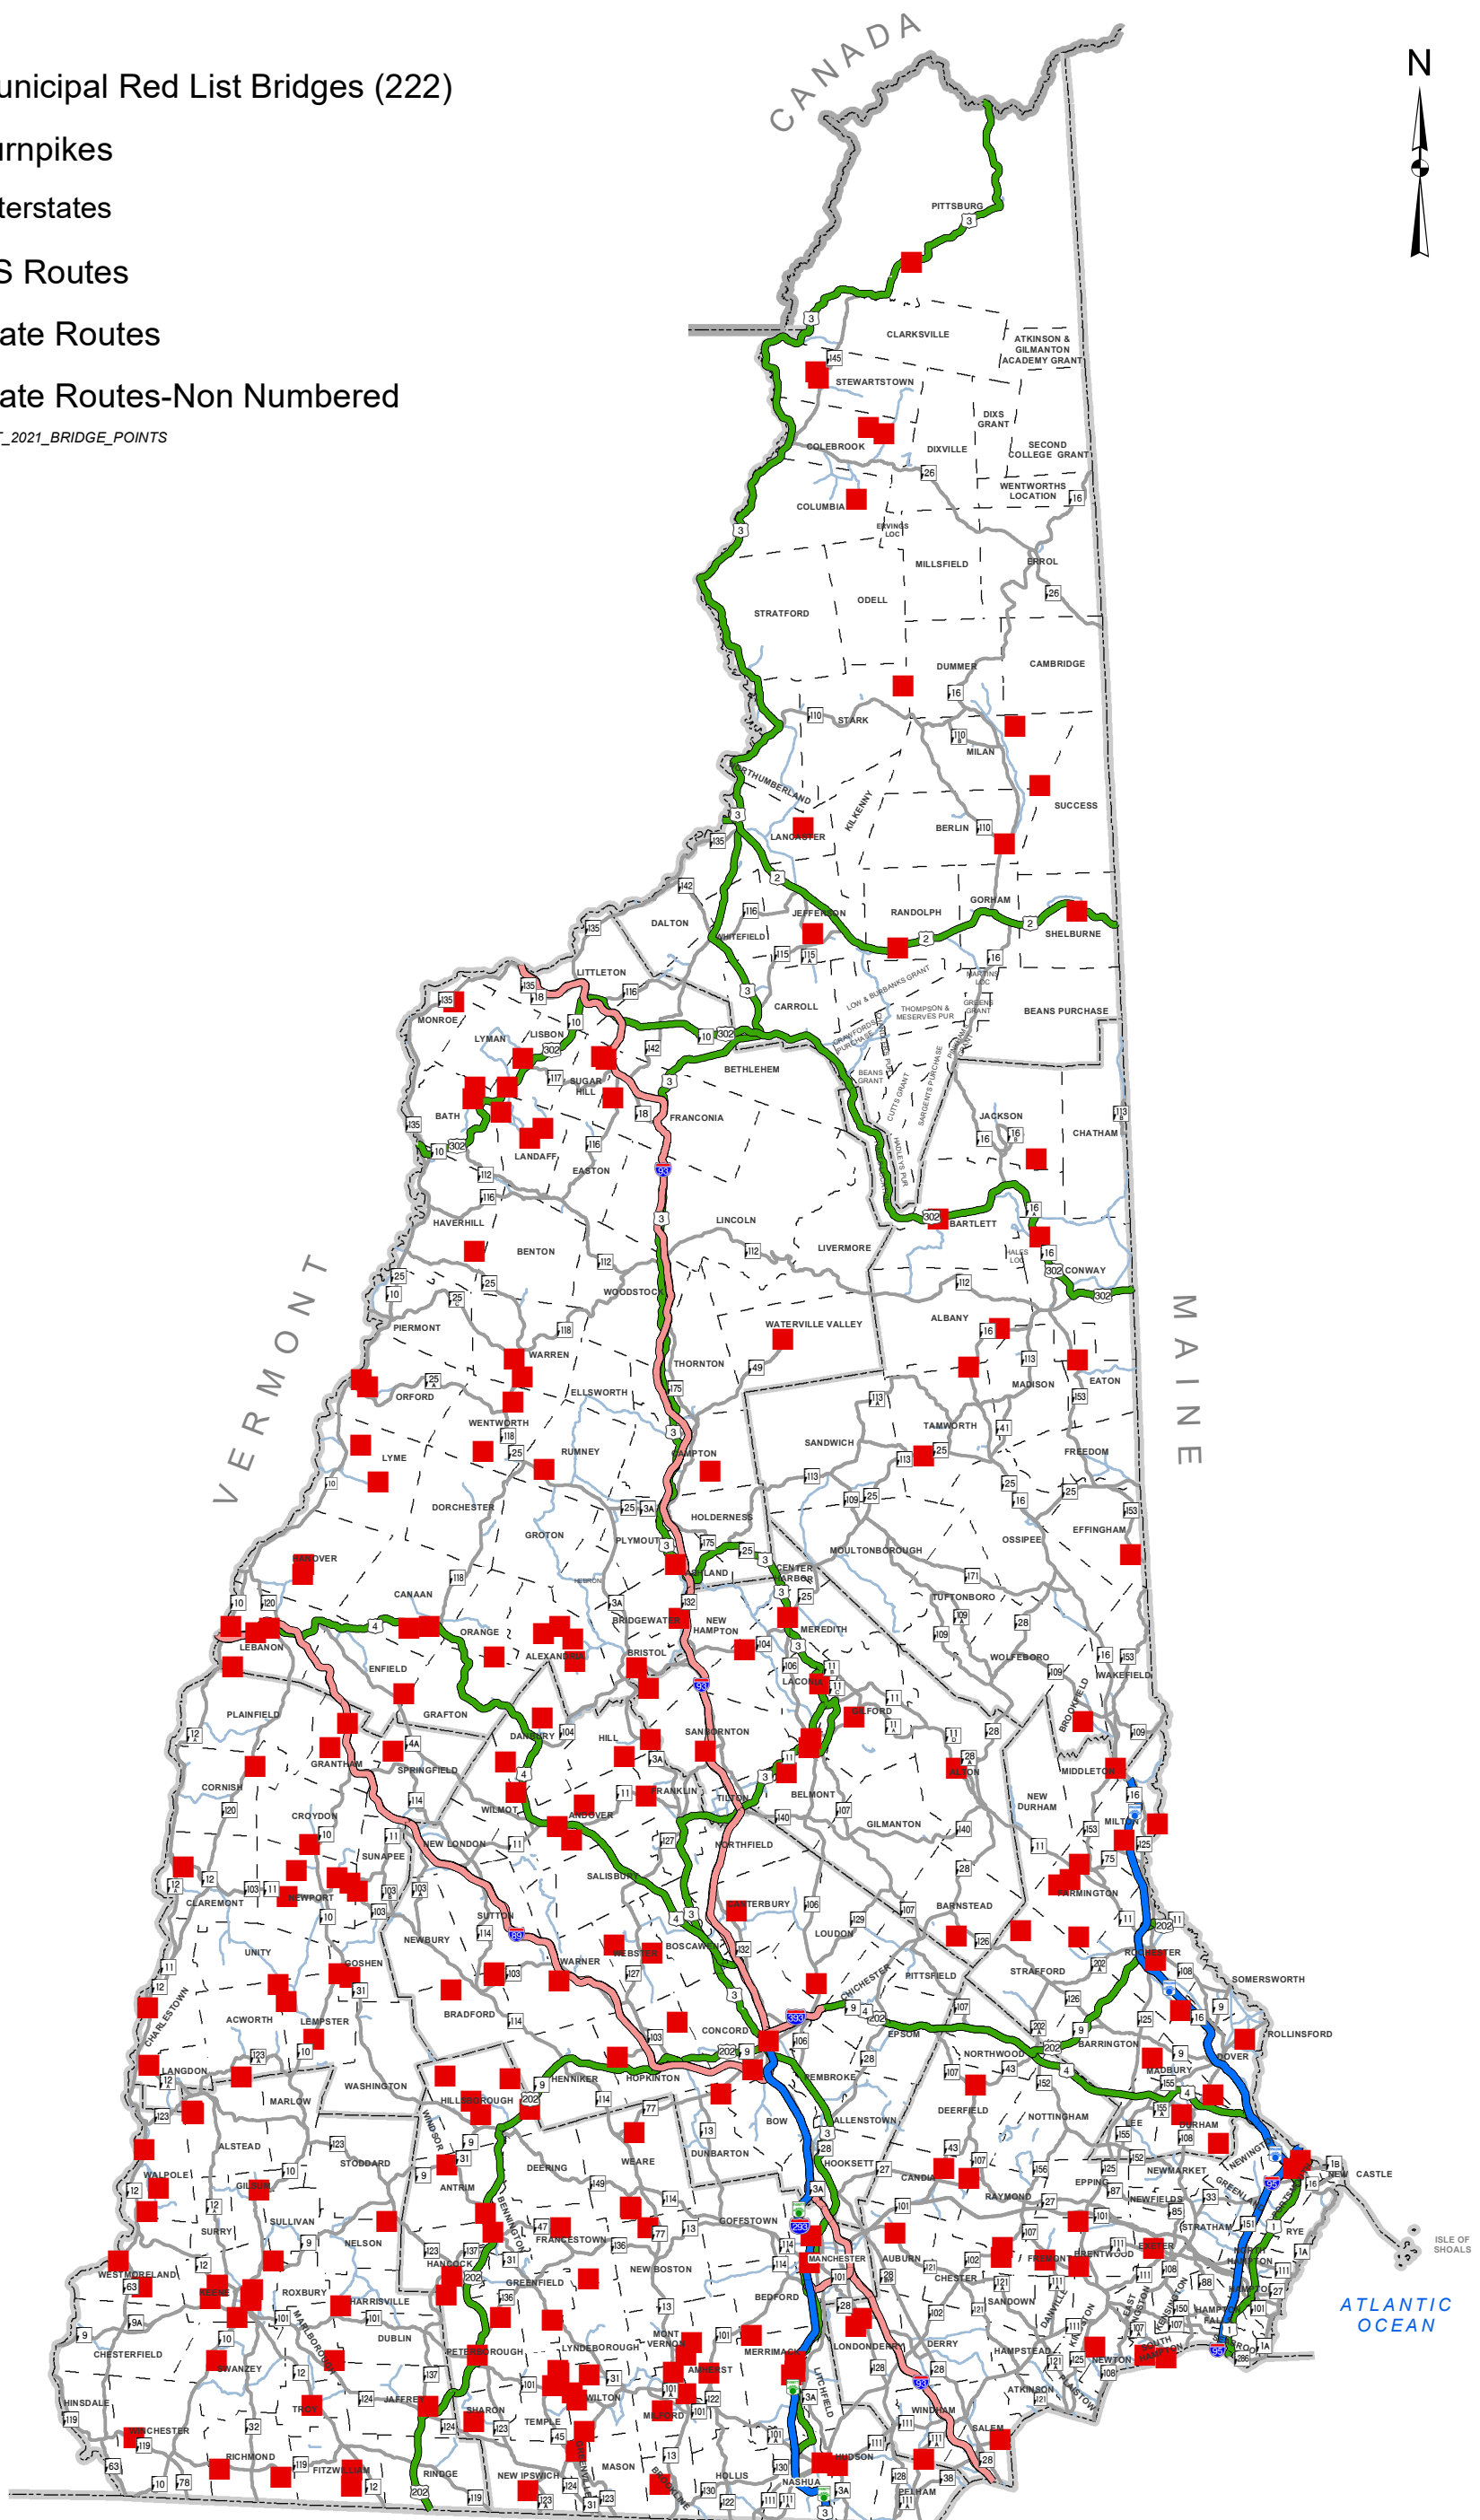

Municipal Bridge Conditions

2023 Red List

- Municipal Red List Bridges (222)
-  Turnpikes
-  Interstates
-  US Routes
-  State Routes
-  State Routes-Non Numbered

* All Tiers, State
Data Source: ASSET_2021_BRIDGE_POINTS

MASSACHUSETTS