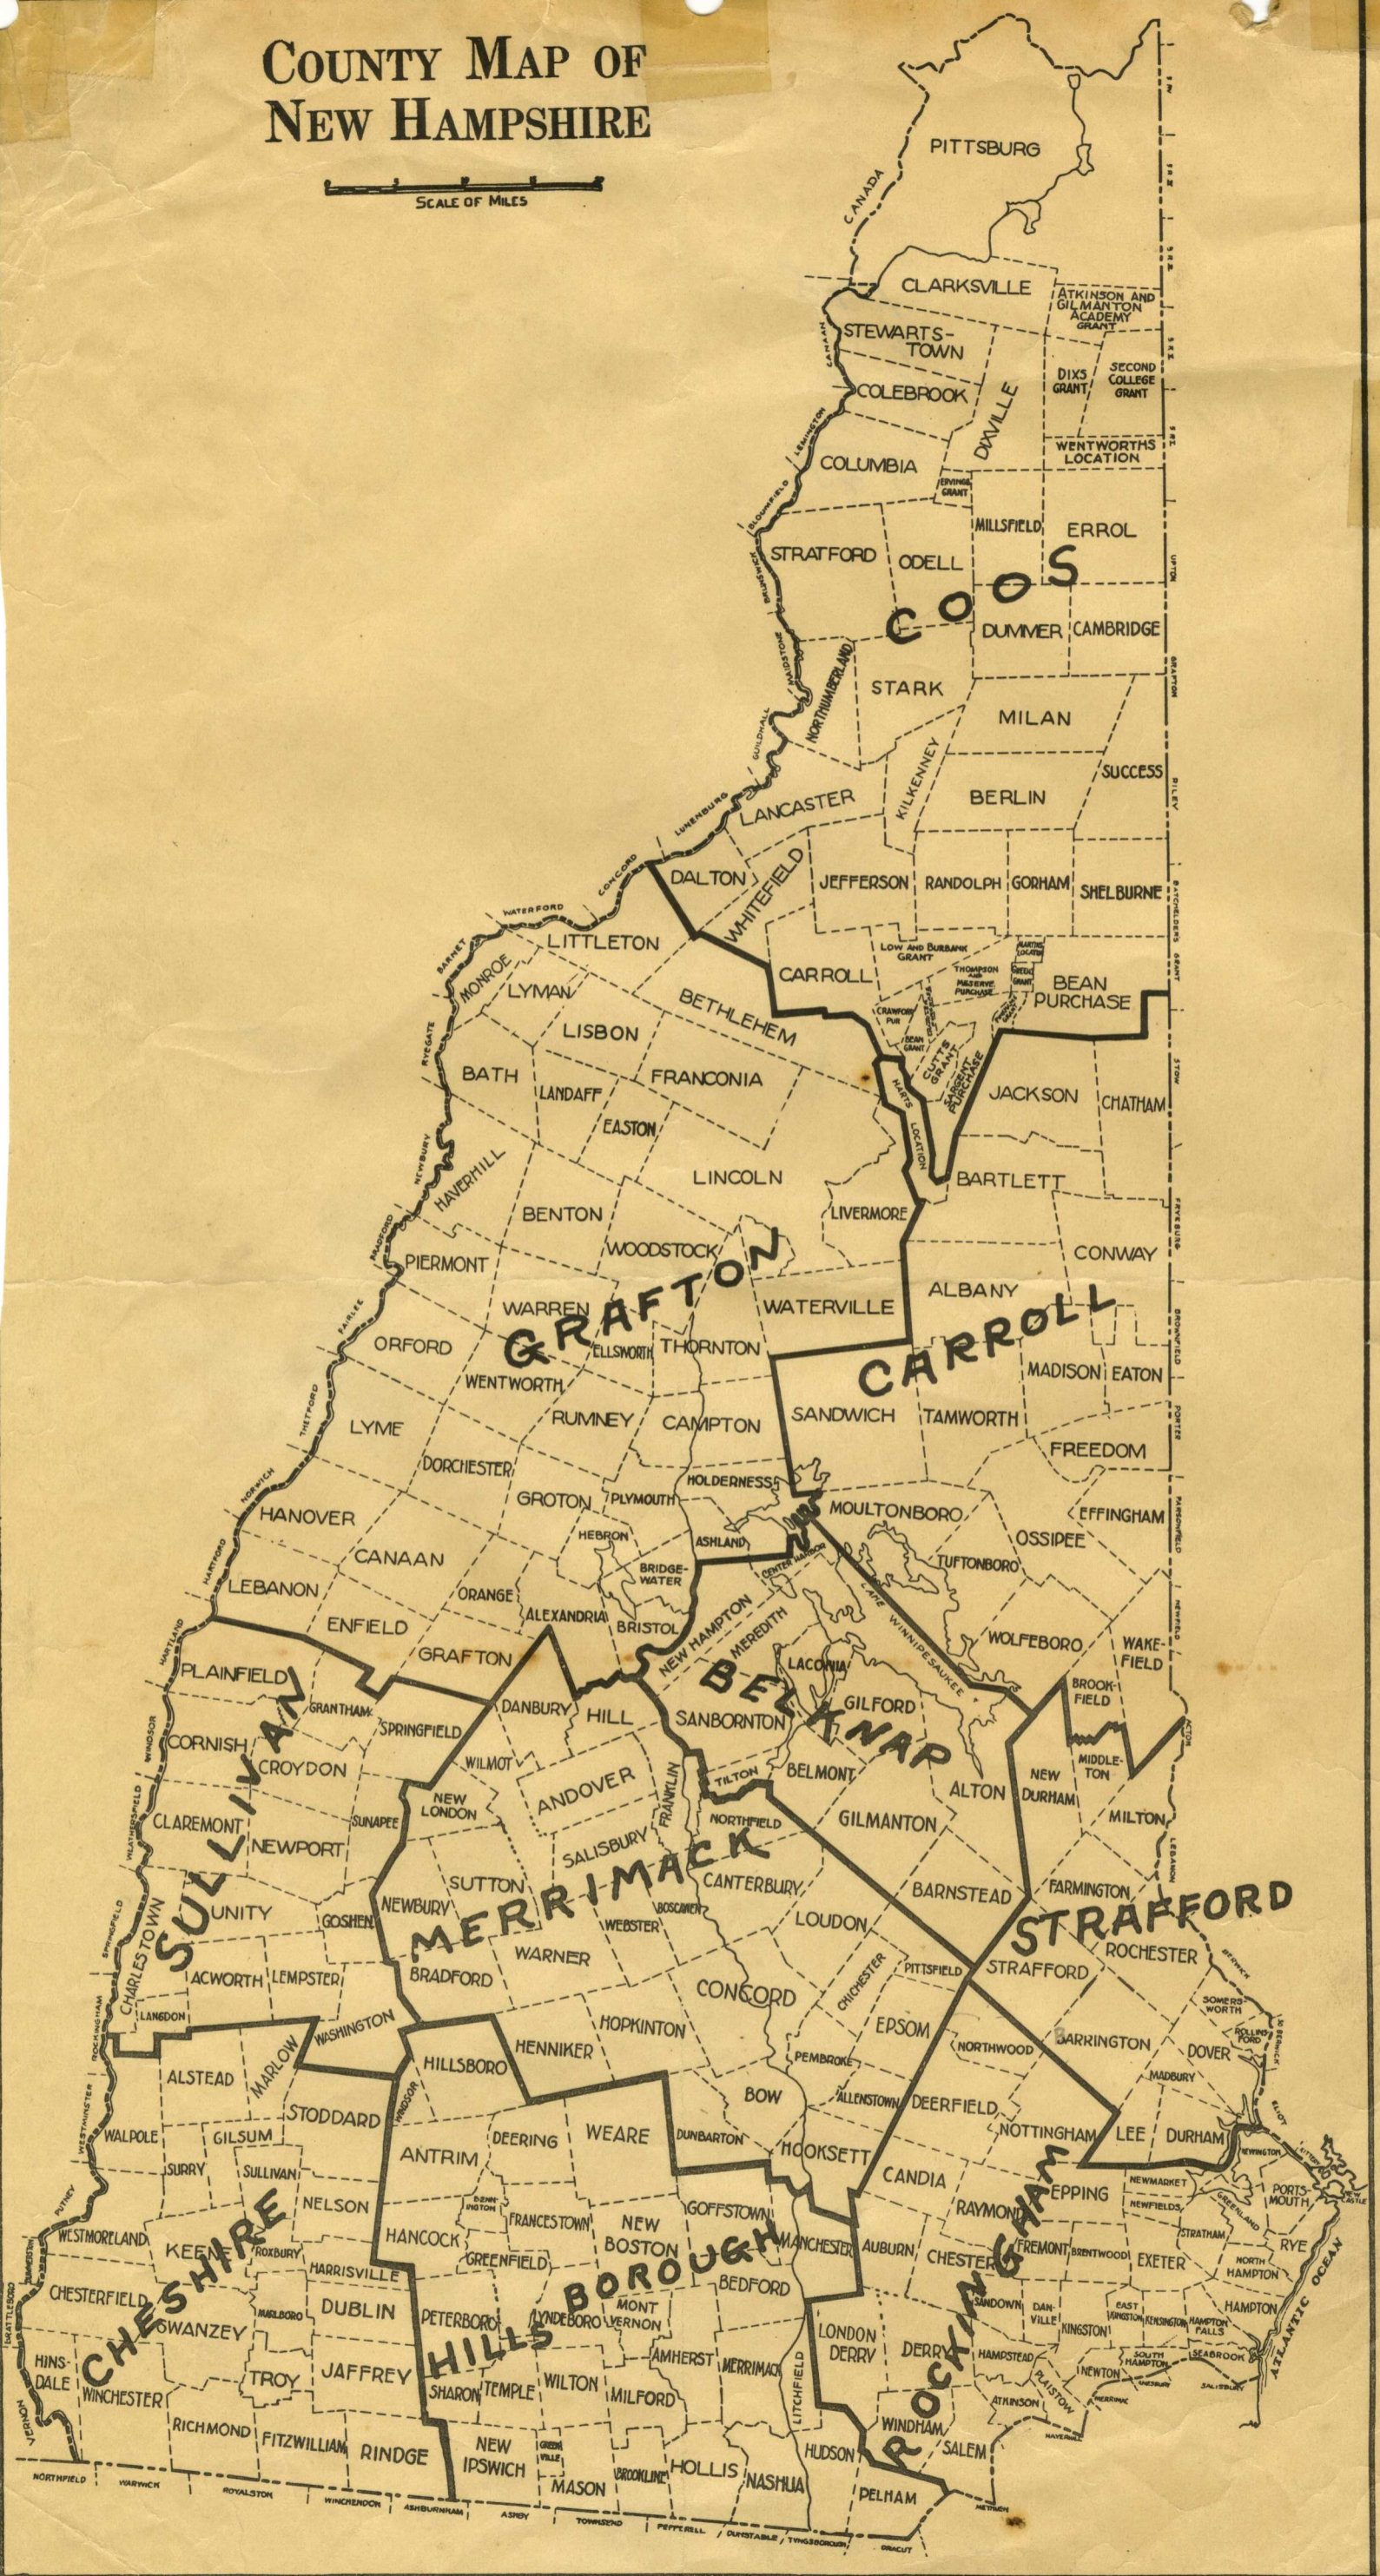

COUNTY MAP OF NEW HAMPSHIRE

SCALE OF MILES

3533

3533