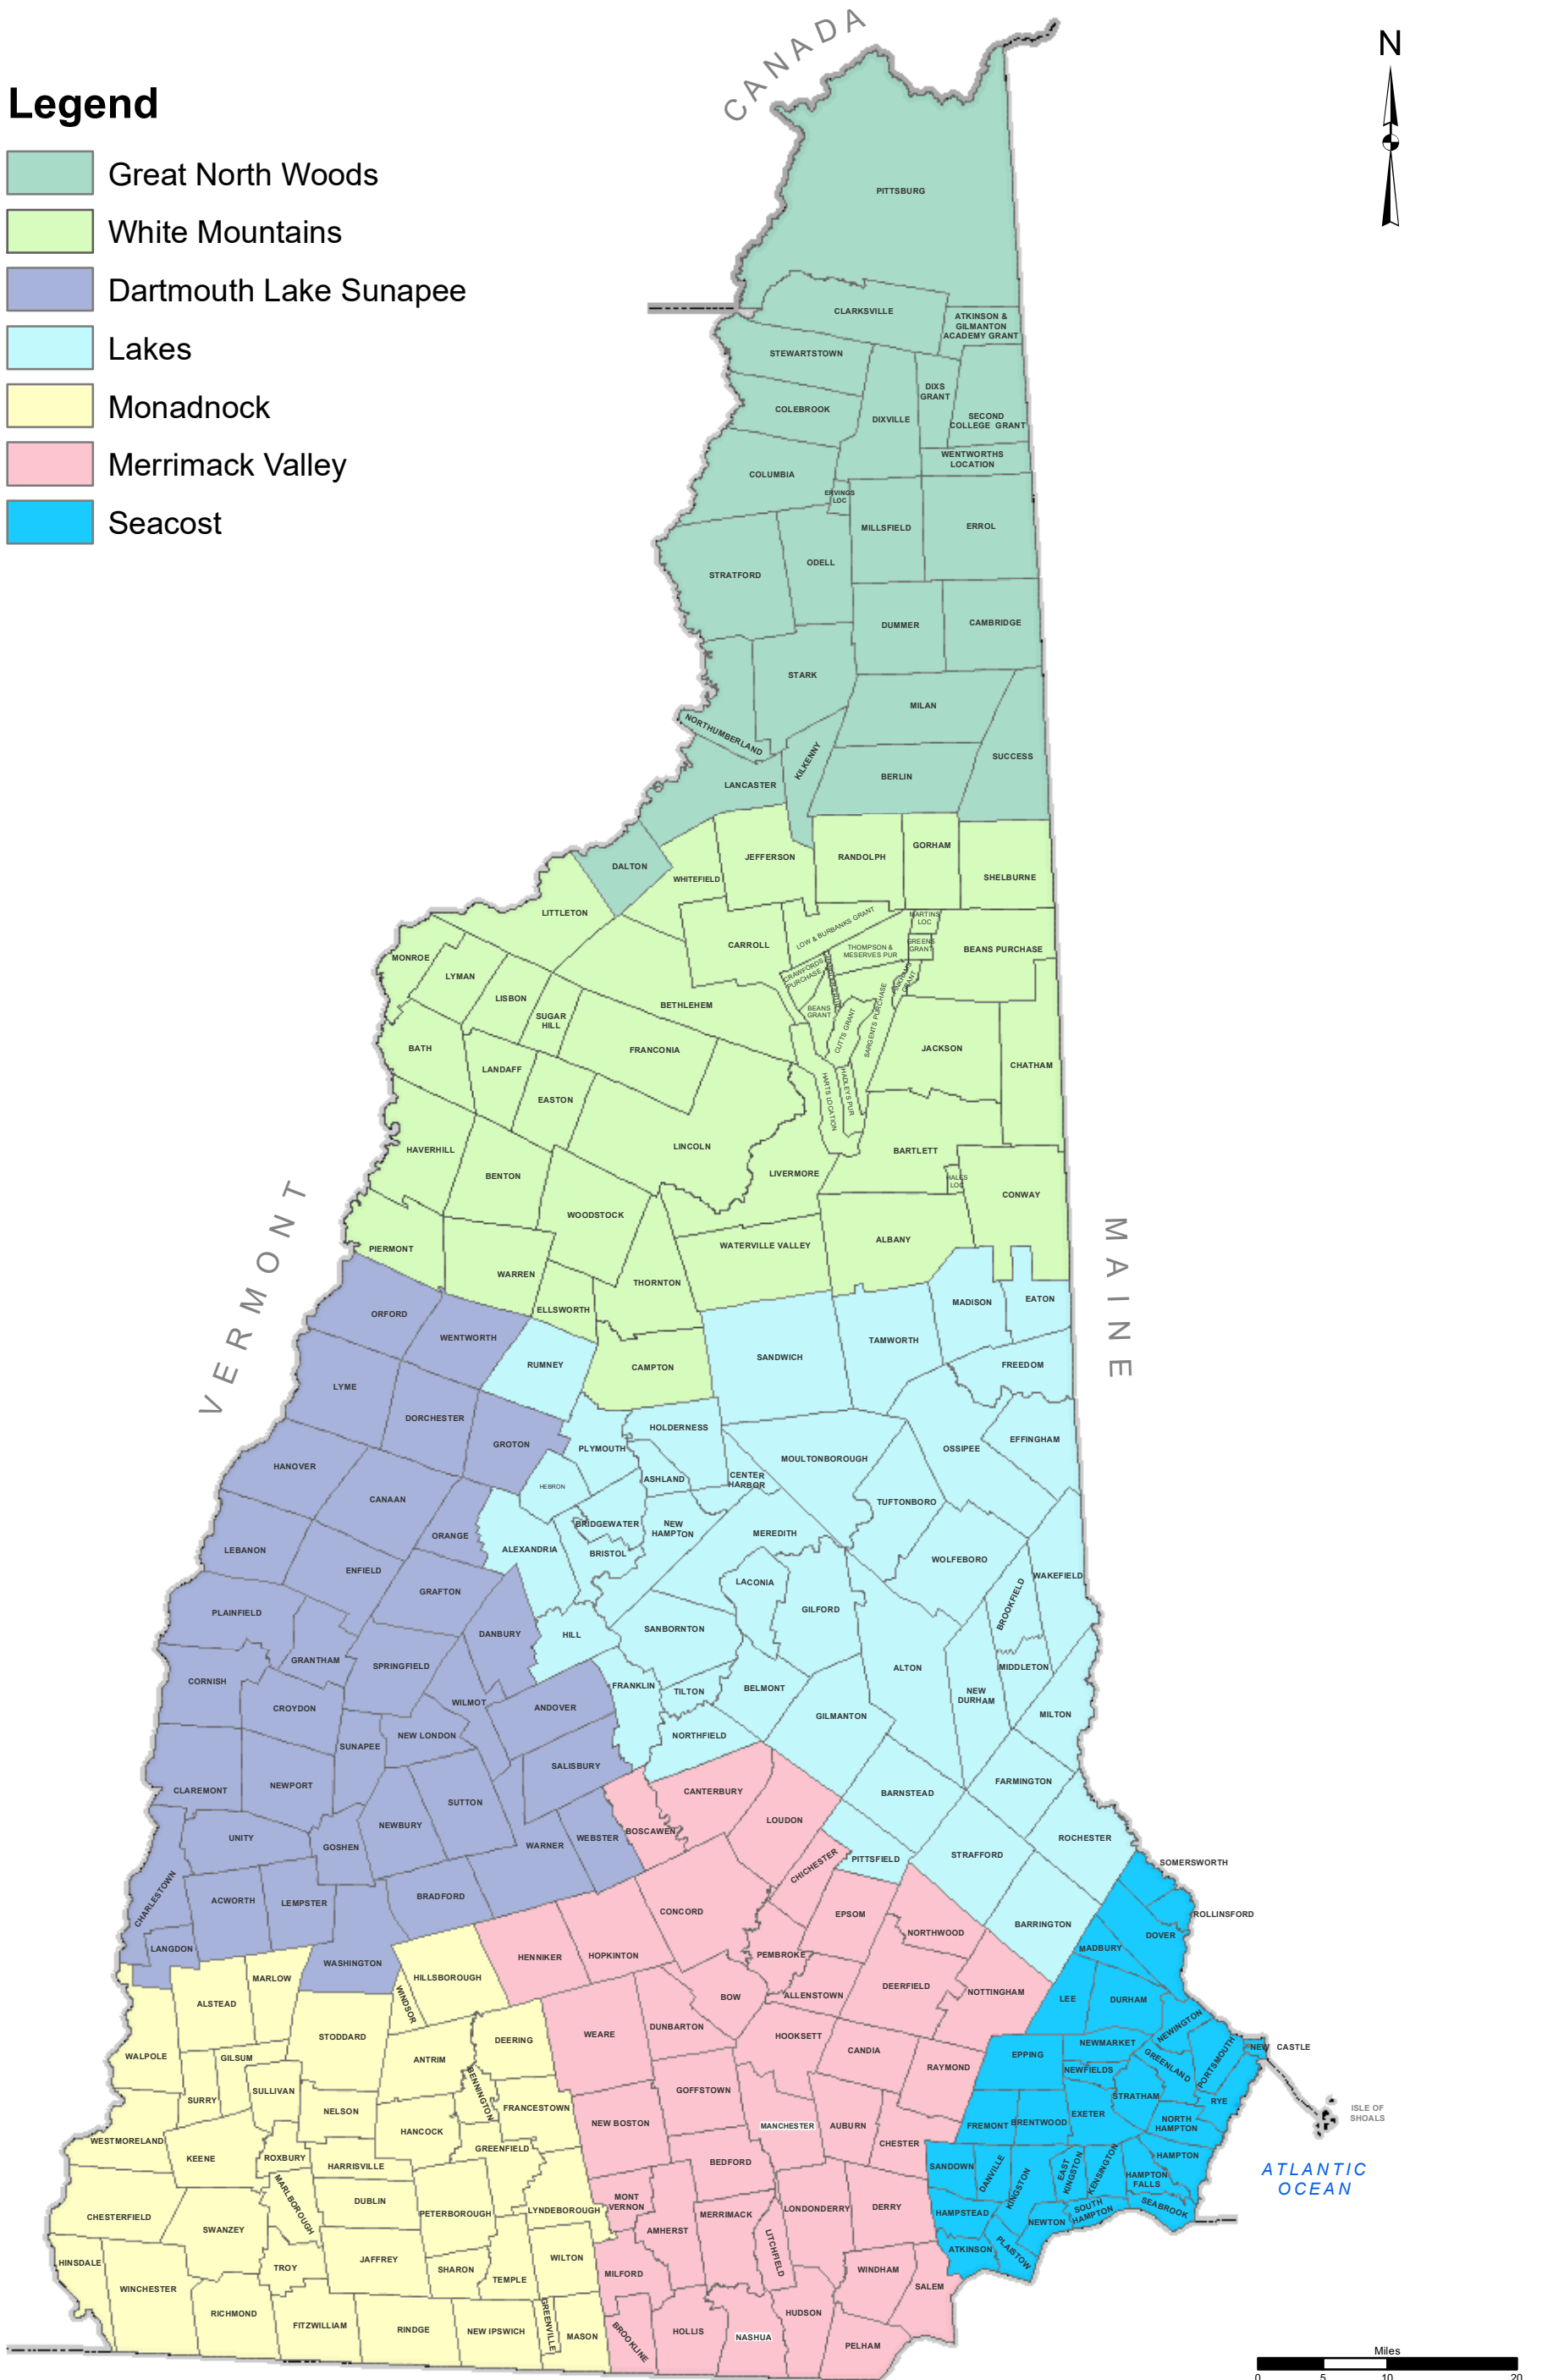

# State Tourist Regions

## Legend

- Great North Woods
- White Mountains
- Dartmouth Lake Sunapee
- Lakes
- Monadnock
- Merrimack Valley
- Seacoast

MASSACHUSETTS