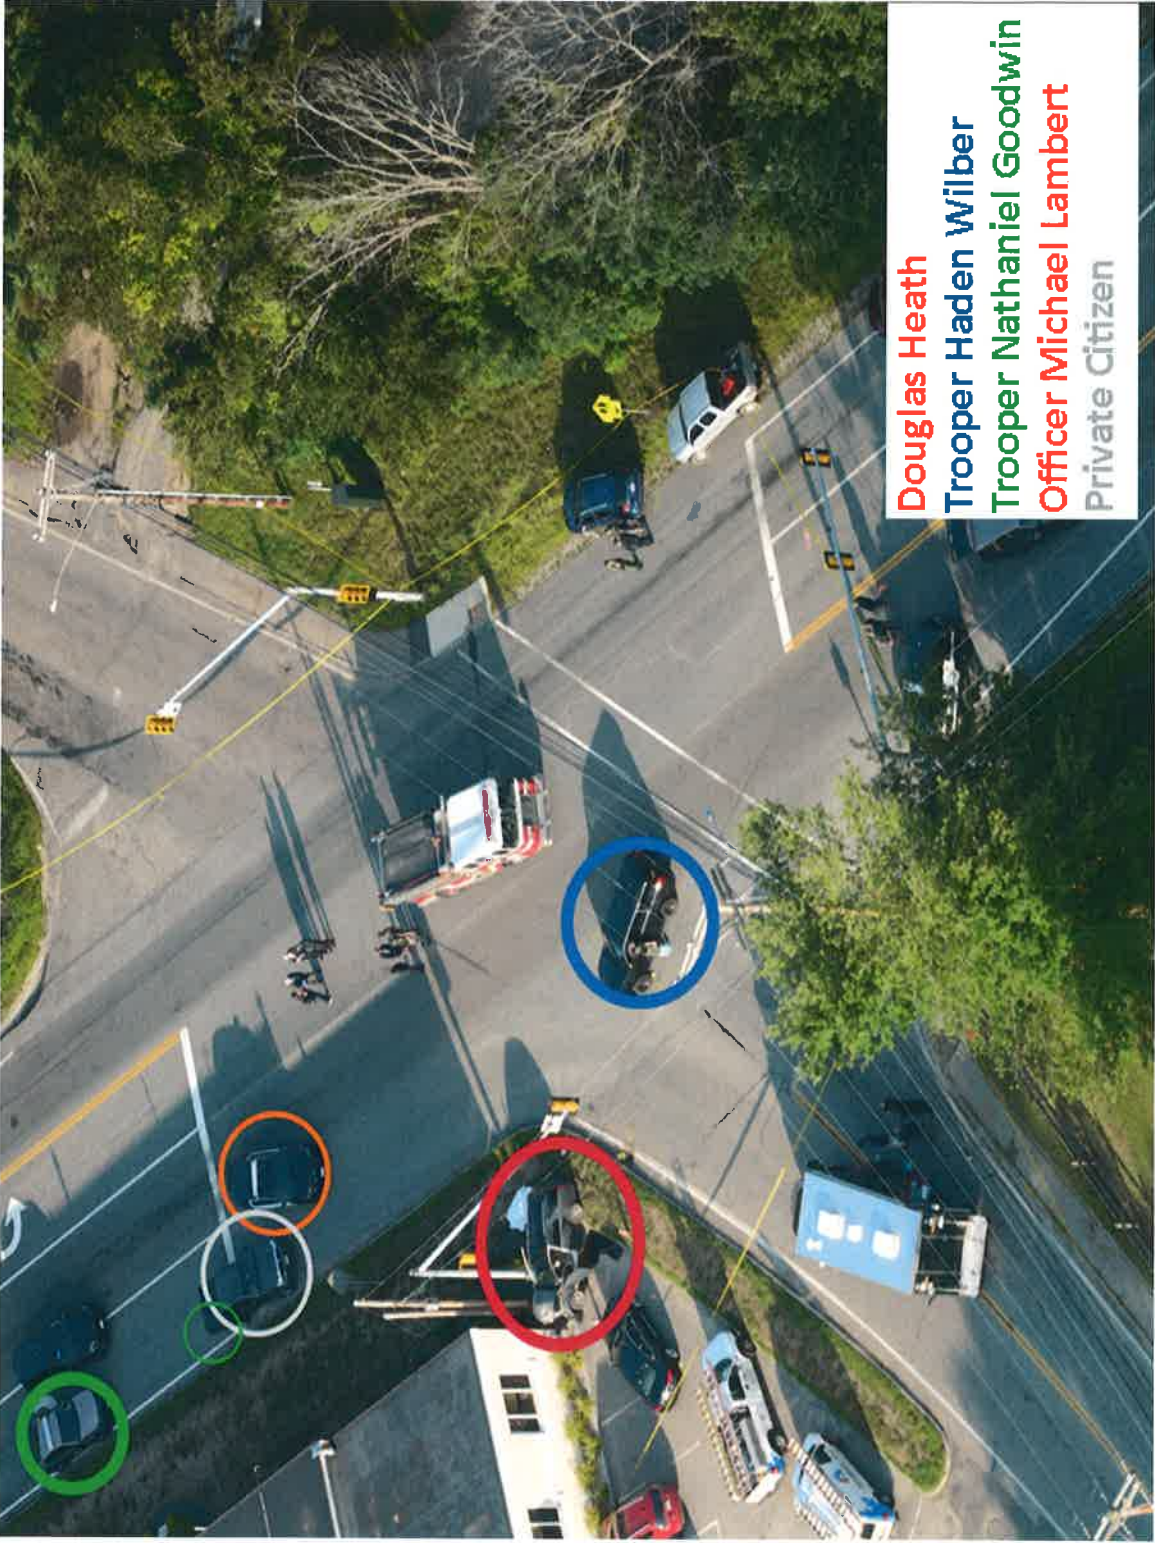

Douglas Heath

**Douglas Heath**  
**Trooper Haden Wilber**

Douglas Heath  
Trooper Haden Wilber  
Trooper Nathaniel Goodwin  
Officer Michael Lambert  
Private Citizen

**Douglas Heath**  
**Trooper Haden Wilber**  
**Trooper Nathaniel Goodwin**  
**Officer Michael Lambert**  
Private Citizen  
**Detective Geoff Moore**

# VIDEOS

Let me see your hands

03:16:56:5

Drop your gun

03:17:01:4

03:17:10:7

03:17:02:0

03:17:04:9