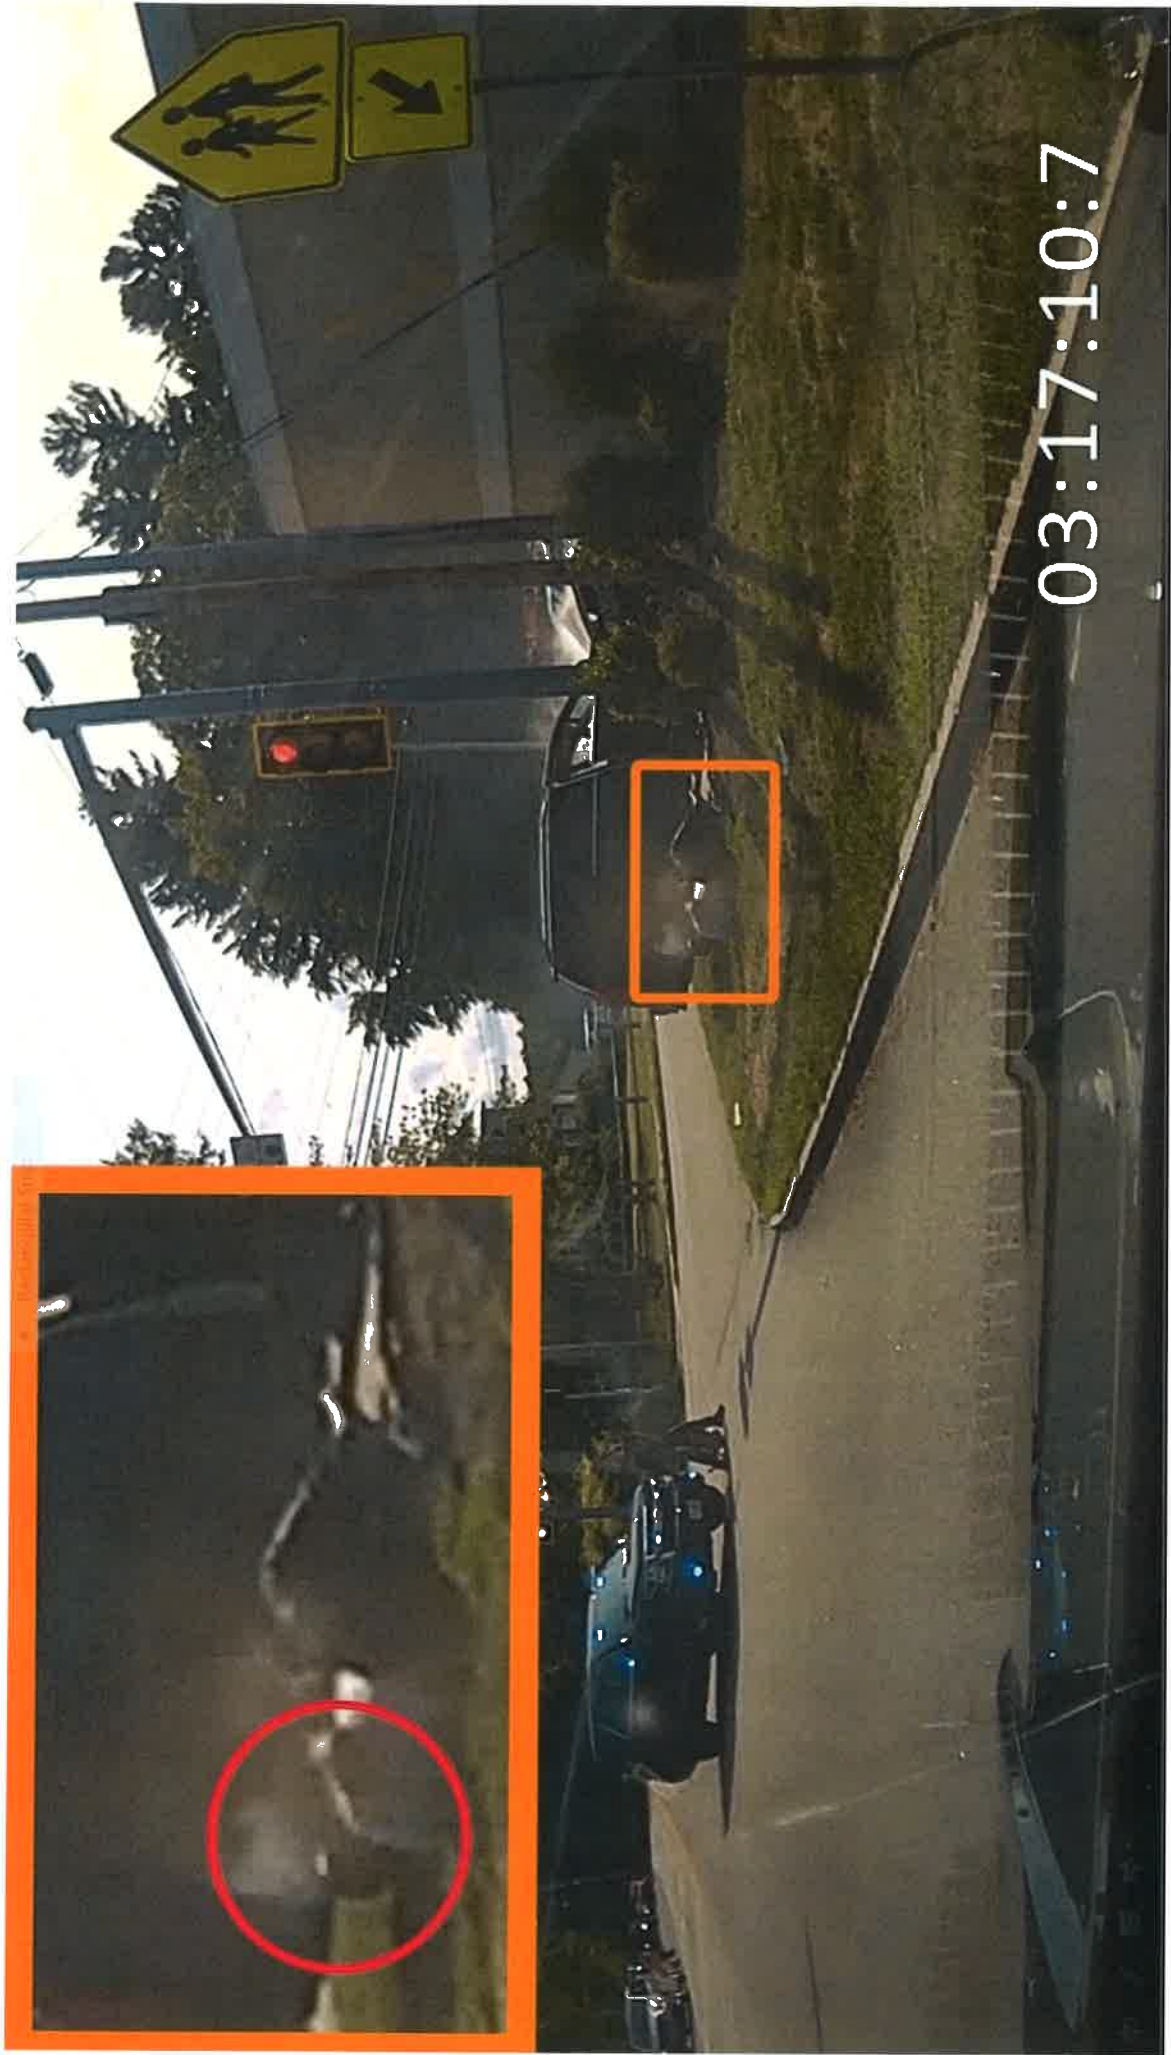

Douglas Heath

**Douglas Heath**  
**Trooper Haden Wilber**

Douglas Heath  
Trooper Haden Wilber  
Trooper Nathaniel Goodwin  
Officer Michael Lambert  
Private Citizen

**Douglas Heath**  
**Trooper Haden Wilber**  
**Trooper Nathaniel Goodwin**  
**Officer Michael Lambert**  
Private Citizen  
**Detective Geoff Moore**

# VIDEOS

Let me see your hands

03:16:56:5

Drop your gun

03:17:01:4

03:17:10:7

03:17:02:0

03:17:04:9