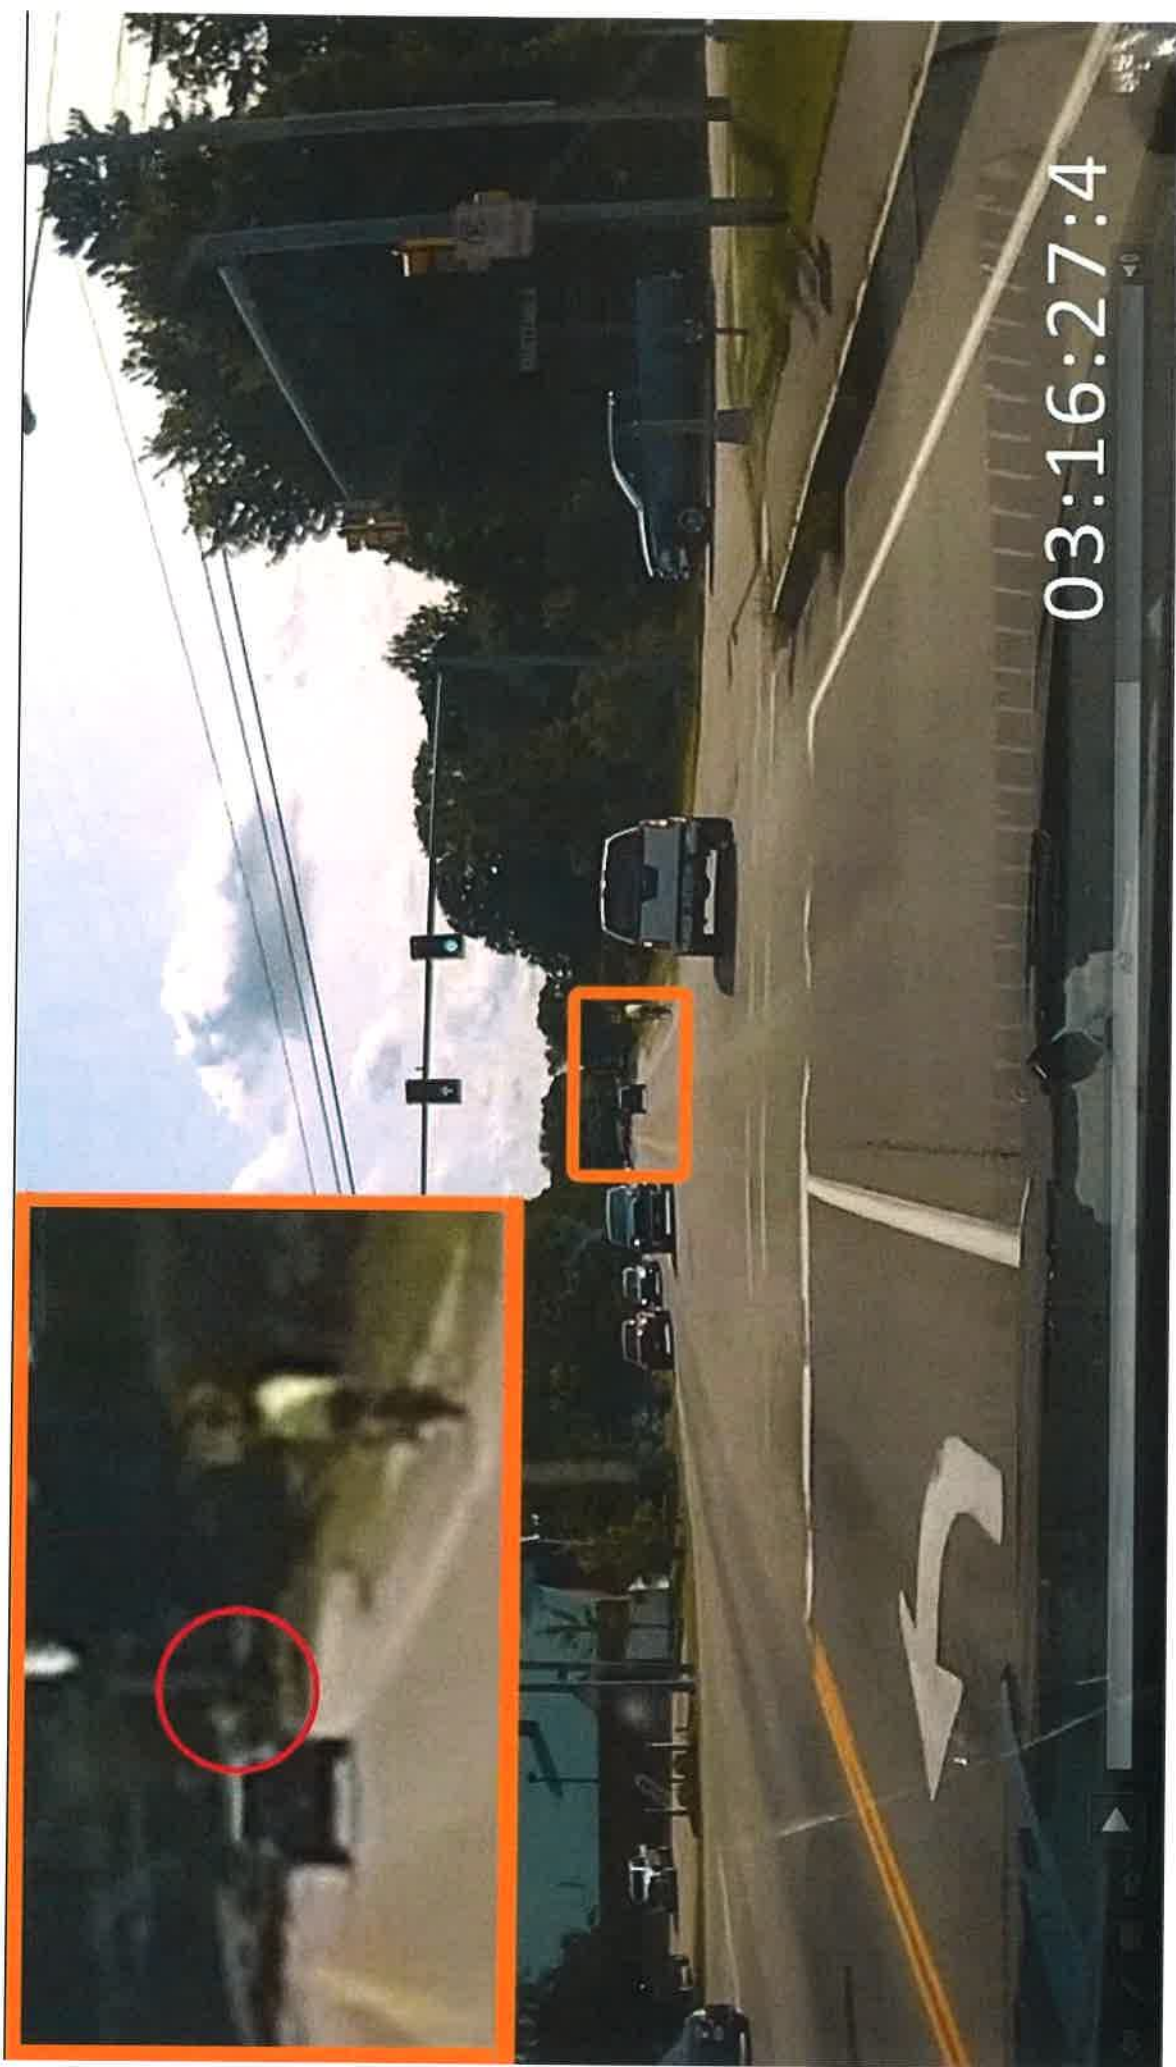

Douglas Heath

**Douglas Heath**  
**Trooper Haden Wilber**

Douglas Heath  
Trooper Haden Wilber  
Trooper Nathaniel Goodwin  
Officer Michael Lambert  
Private Citizen

**Douglas Heath**  
**Trooper Haden Wilber**  
**Trooper Nathaniel Goodwin**  
**Officer Michael Lambert**  
Private Citizen  
**Detective Geoff Moore**

# VIDEOS

Let me see your hands

03:16:56:5

Drop your gun

03:17:01:4

03:17:10:7

03:17:02:0

03:17:04:9