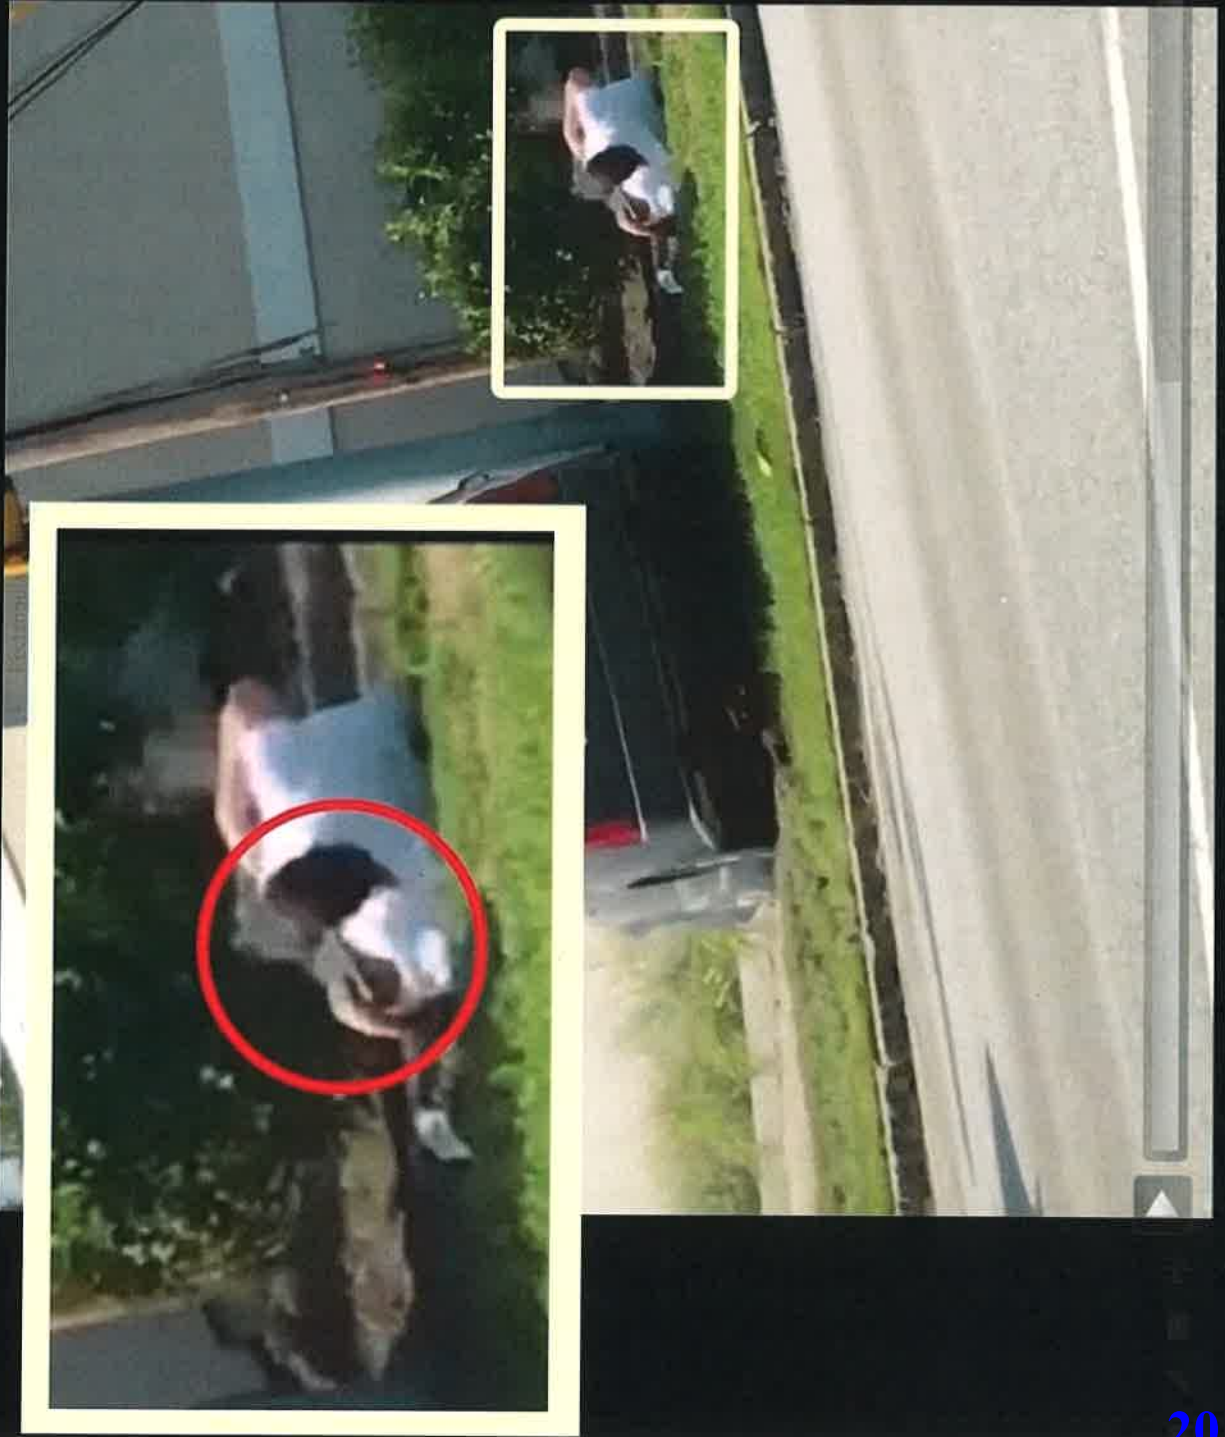

03:17:10:6