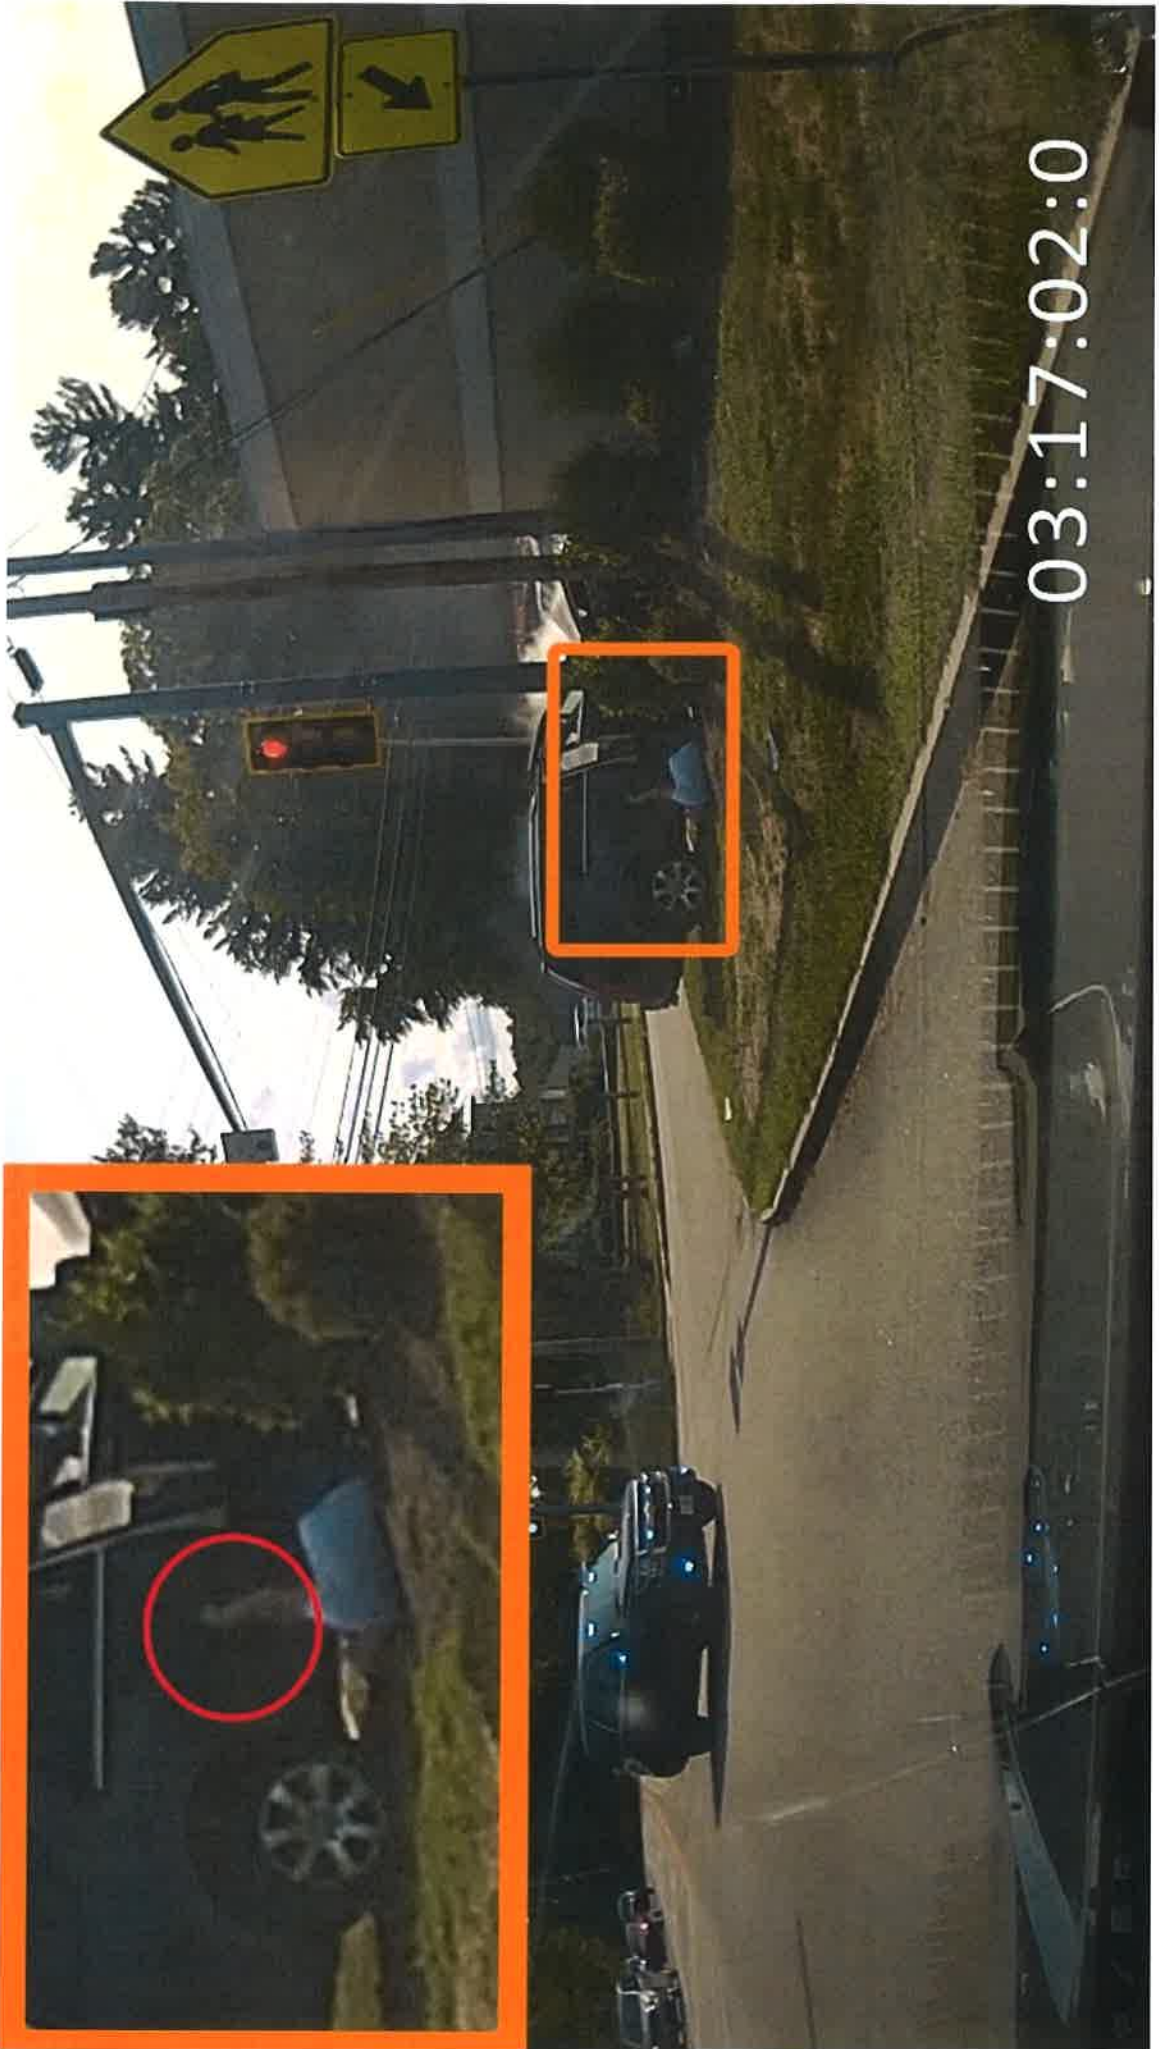

Douglas Heath

**Douglas Heath**  
**Trooper Haden Wilber**

Douglas Heath  
Trooper Haden Wilber  
Trooper Nathaniel Goodwin  
Officer Michael Lambert  
Private Citizen

**Douglas Heath**  
**Trooper Haden Wilber**  
**Trooper Nathaniel Goodwin**  
**Officer Michael Lambert**  
Private Citizen  
**Detective Geoff Moore**

# VIDEOS

Let me see your hands

03:16:56:5

Drop your gun

03:17:01:4

03:17:10:7

03:17:02:0

03:17:04:9