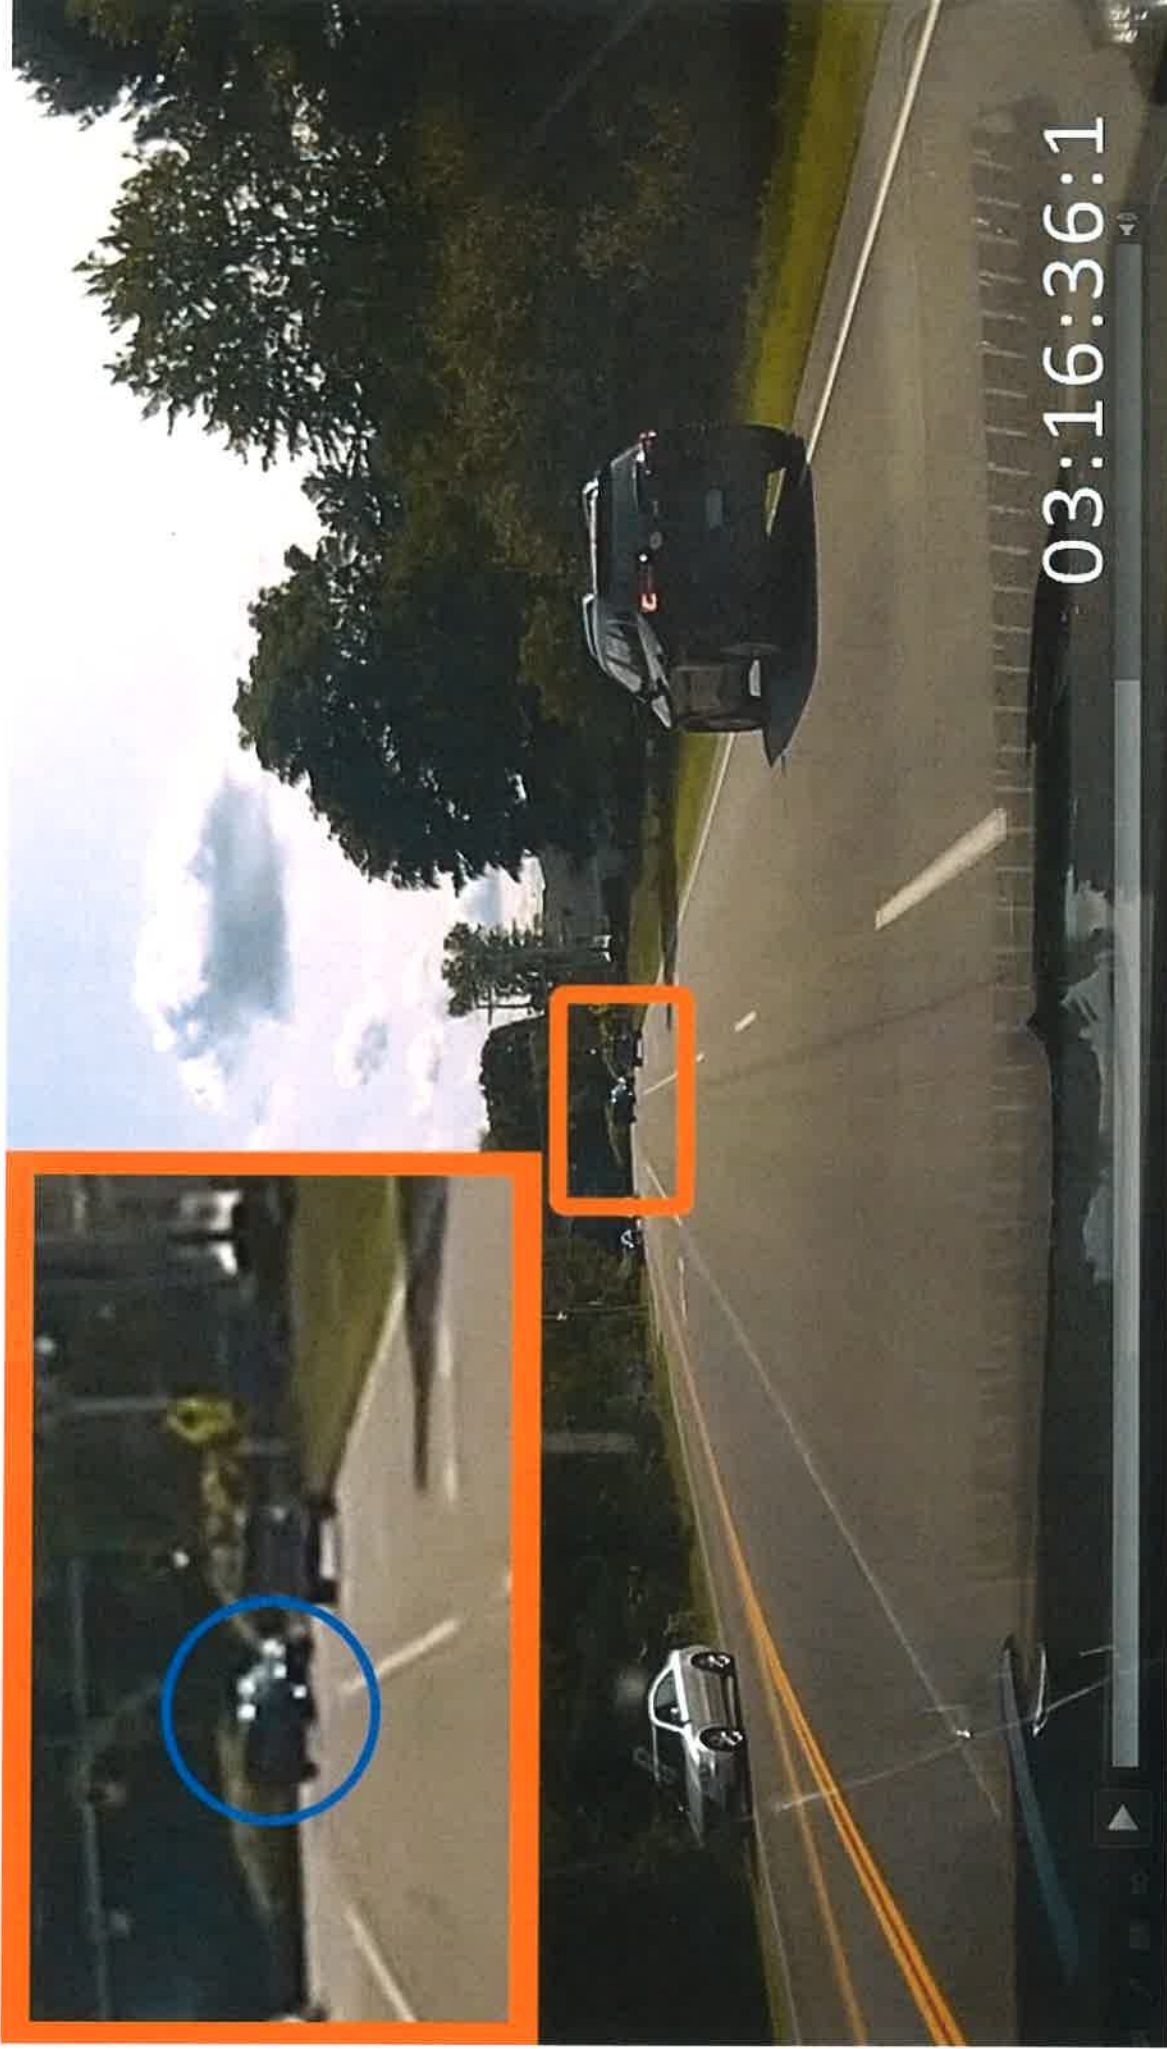

Douglas Heath

**Douglas Heath**  
**Trooper Haden Wilber**

Douglas Heath  
Trooper Haden Wilber  
Trooper Nathaniel Goodwin  
Officer Michael Lambert  
Private Citizen

**Douglas Heath**  
**Trooper Haden Wilber**  
**Trooper Nathaniel Goodwin**  
**Officer Michael Lambert**  
Private Citizen  
**Detective Geoff Moore**

# VIDEOS

Let me see your hands

03:16:56:5

Drop your gun

03:17:01:4

03:17:10:7

03:17:02:0

03:17:04:9