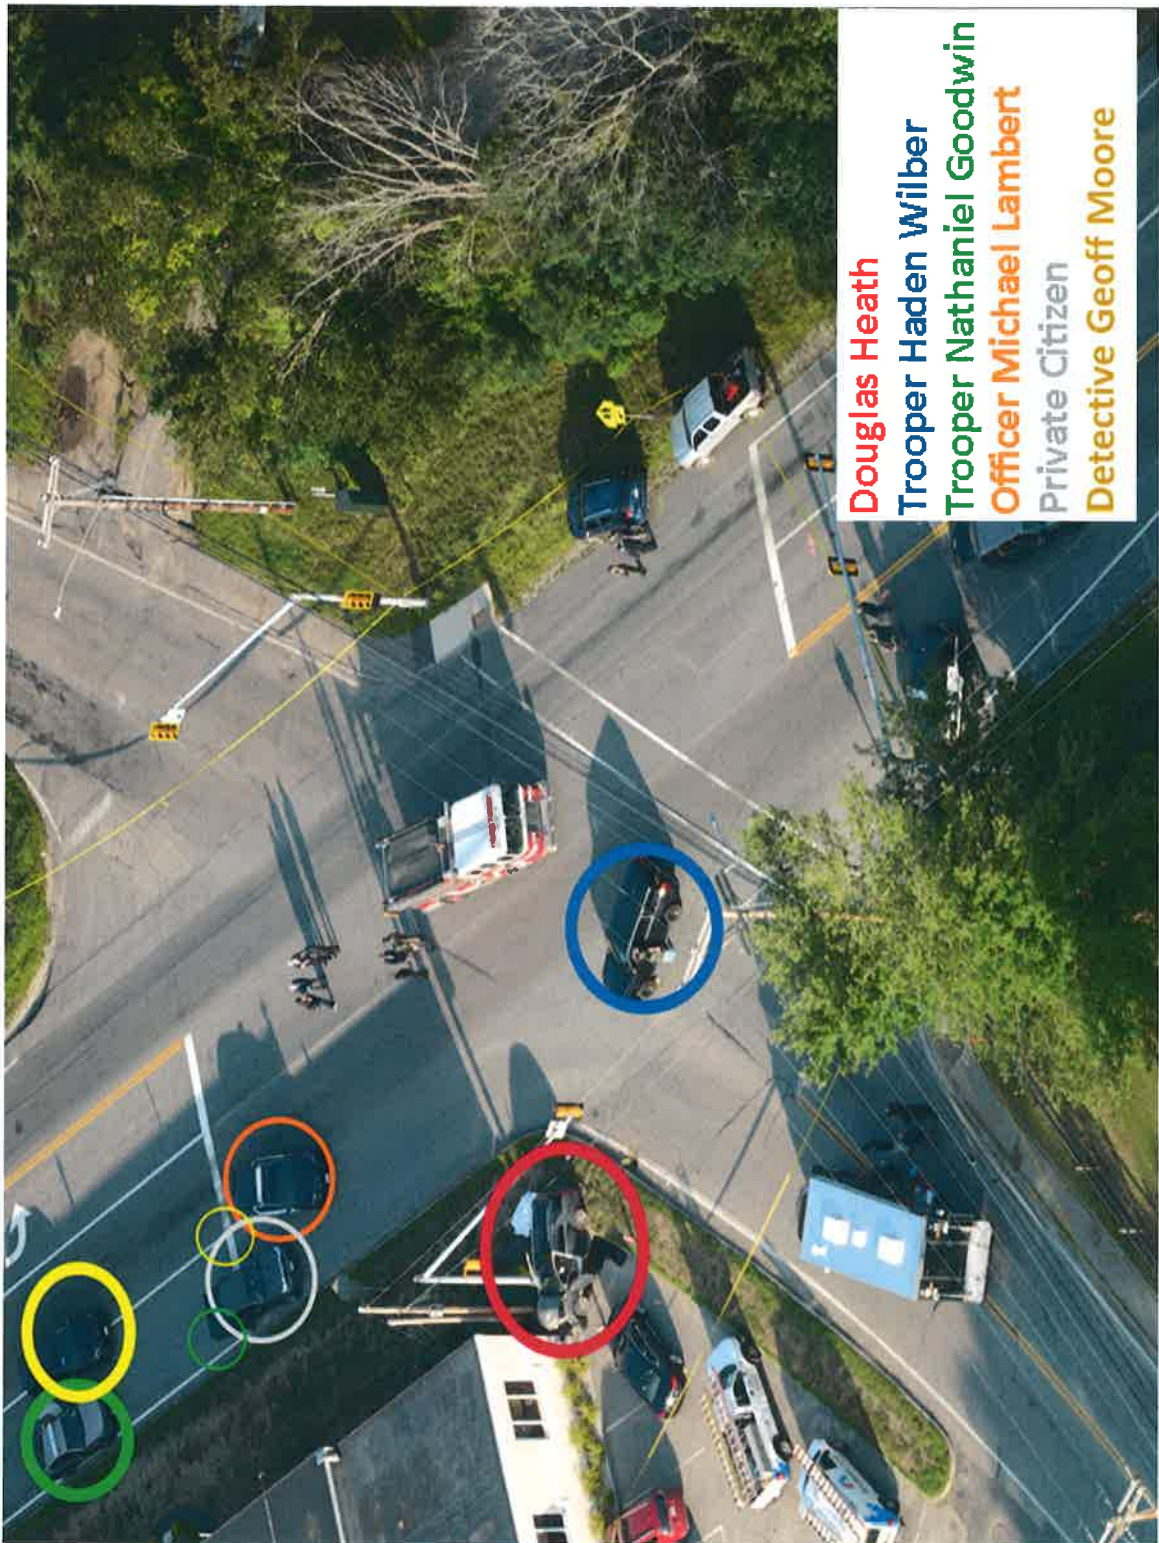

Douglas Heath

**Douglas Heath**  
**Trooper Haden Wilber**

Douglas Heath  
Trooper Haden Wilber  
Trooper Nathaniel Goodwin  
Officer Michael Lambert  
Private Citizen

**Douglas Heath**  
**Trooper Haden Wilber**  
**Trooper Nathaniel Goodwin**  
**Officer Michael Lambert**  
Private Citizen  
**Detective Geoff Moore**

# VIDEOS

Let me see your hands

03:16:56:5

Drop your gun

03:17:01:4

03:17:10:7

03:17:02:0

03:17:04:9

# SHOTS FIRED

Douglas Heath  
Trooper Haden Wilber  
Trooper Nathaniel Goodwin  
Officer Michael Lambert  
Detective Geoff Moore