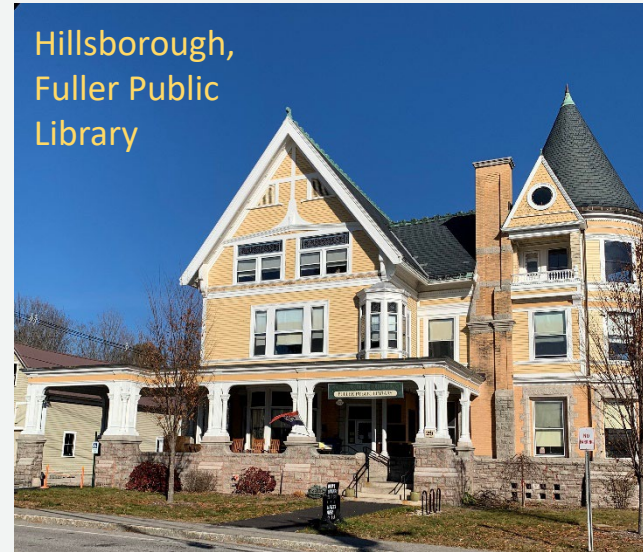

Winchester, Thayer Public Library

Wolfeboro,
Town Hall
Clock

Rye, Goss
Barn

The New Hampshire Division of Historical Resources

2014

Chichester Town Hall & Grange

Franconia, Abbie Greenleaf Library

Hillsborough, Fuller Public Library

Keene, Stone Arch Bridge

Nelson Town Hall

Portsmouth, Players' Ring Theater

Seabrook, Hillside Cemetery Stone Wall

The New Hampshire Division of Historical Resources

2015

The New Hampshire Division of Historical Resources