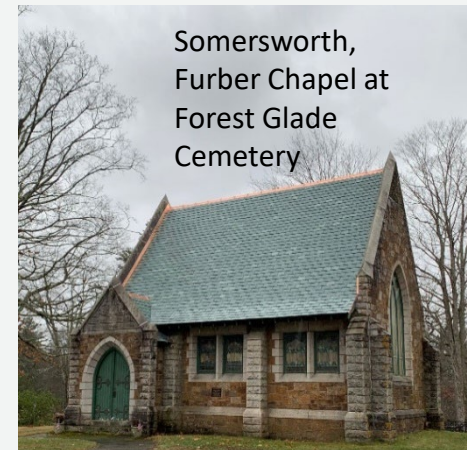

Somersworth, Furber Chapel at Forest Glade Cemetery

Northumberland, Groveton Covered Bridge

Plymouth Town Hall

The New Hampshire Division of Historical Resources

2021

The New Hampshire Division of Historical Resources