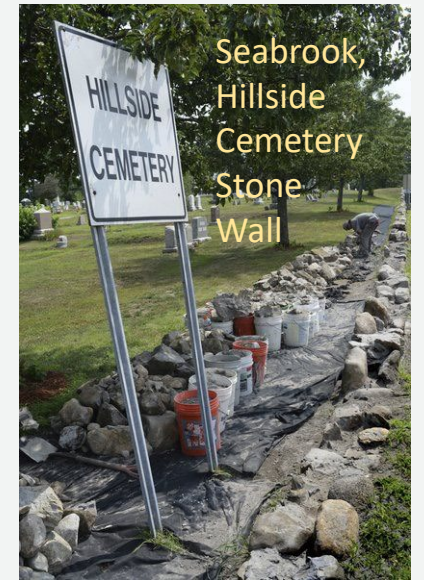

Winchester, Thayer Public Library

Wolfeboro,
Town Hall
Clock

Rye, Goss
Barn

The New Hampshire Division of Historical Resources

2014

Chichester Town Hall & Grange

Franconia, Abbie Greenleaf Library

Hillsborough, Fuller Public Library

Keene, Stone Arch Bridge

Nelson Town Hall

Portsmouth, Players' Ring Theater

Seabrook, Hillside Cemetery Stone Wall

The New Hampshire Division of Historical Resources

2015

The New Hampshire Division of Historical Resources